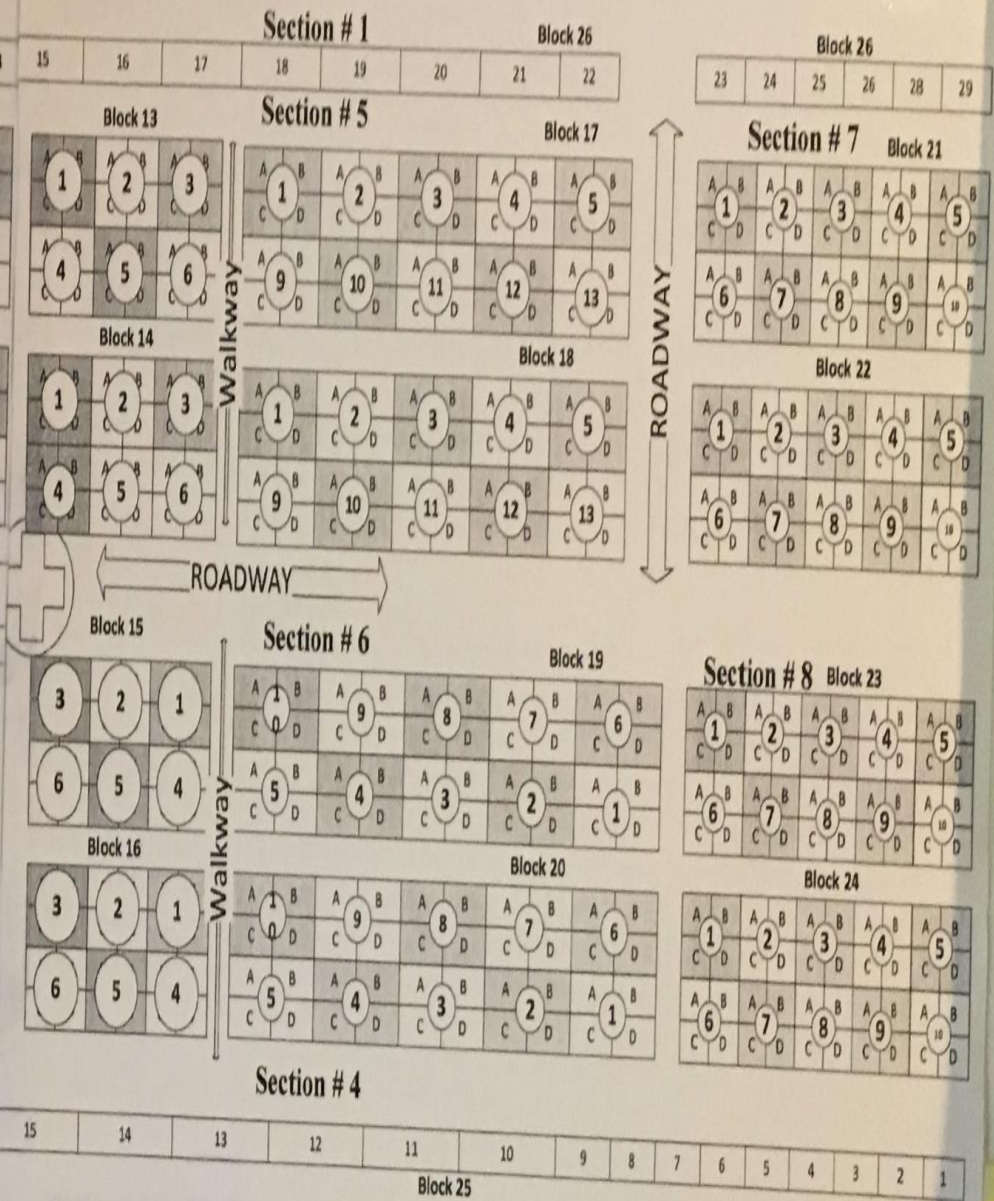

ST. THERESA CATHOLIC CEMETERY PLOT LAYOUT

NOT TO SCALE  
Prepared: 7/24/2018

ST. THERESA CATHOLIC CEMETERY PLOT LAYOUT

NOT TO SCALE  
Prepared: 7/26/2018